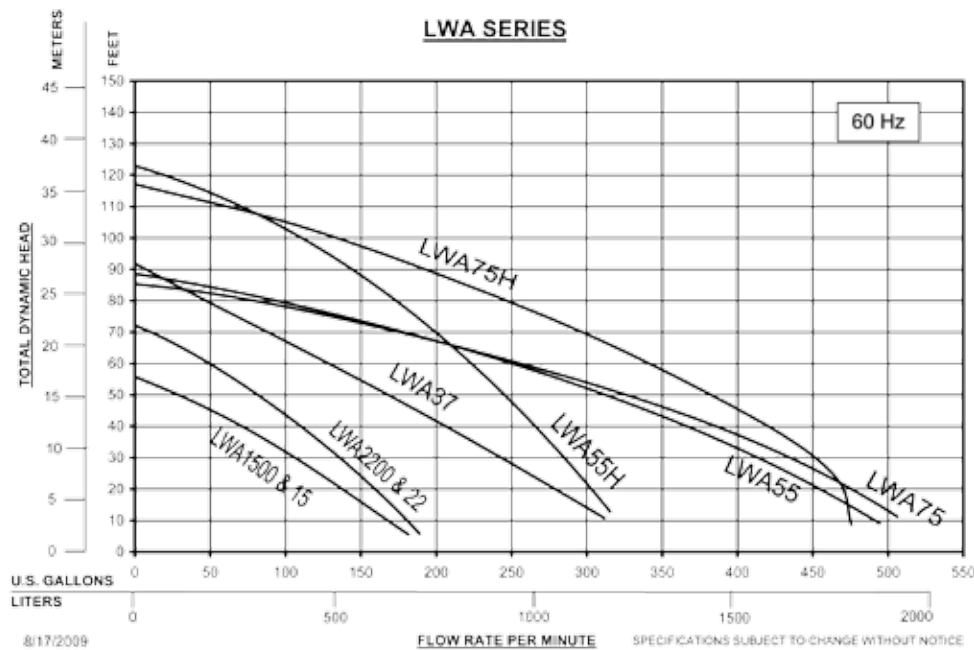

LWA™ SERIES

TOMORROW'S GENERATION OF DEWATERING PUMPS

HARDENED METAL CONSTRUCTION
Chrome Iron: Impeller & Wear Plate

DOUBLE MECHANICAL SEAL
SiC vs. SiC lower seal
Carbon vs. Ceramic upper seal

NEMA B DESIGN MOTOR
Class F Insulation
Auto Overload Switch
1.15 Service Factor
3450 RPM

HARD METAL CONSTRUCTION FOR ABRASIVE APPLICATIONS

ROCK / SAND PLANTS
COAL PREP PLANTS
LIME SLAKE PITS

CONSTRUCTION SITES
GRIT CHAMBERS
DRILLERS MUD

MINES
ASH SUMPS
COAL SUMPS

MODEL	DISCH. SIZE	H.P.	VOLT	PHASE	RPM	RATED AMPS	MAX SOLIDS	MAX HEAD	MAX GPM	HEIGHT WIDTH	WIDTH	PUMP WEIGHT LBS.	EST. SHIP-WEIGHT LBS.
LWA1500	3"	2	230	1	3450	9.4	0.4"	55'	181	26.7"	9.8"	93	120
LWA15	3"	2	230/460/575	3	3450	5.8/2.9/2.3	0.4"	55'	181	23.4"	9.8"	93	128
LWA2200	3"	3	230	1	3450	14.2	0.4"	72'	188	26.7"	9.8"	97	125
LWA22	3"	3	230/460/575	3	3450	8.2/4.1/3.3	0.4"	72'	188	23.4"	9.8"	97	135
LWA37	3"	5	230/460/575	3	3450	13.6/6.8/5.4	0.4"	91'	311	24.3"	9.8"	106	146
LWA55	4"	7.5	230/460/575	3	3450	18.7/9.3/7.4	0.4"	88'	494	29"	12.5"	172	227
LWA55H	3"	7.5	230/460/575	3	3450	18.5/9.2/7.4	0.4"	123'	315	29"	12.5"	167	222
LWA75	6"	10	460/575	3	3450	12.8/10.2	0.4"	85'	506	31.3"	12.5"	181	225
LWA75H	4"	10	460/575	3	3450	12.8/10.2	0.4"	117'	475	29"	12.5"	176	212

SPECIFICATION SUBJECT TO CHANGE WITH OUT NOTICE

WARNING: NOT FOR USE IN ANY FLAMMABLE LIQUIDS

123 Spencer Plain Road
P.O. Box 1138
Old Saybrook, CT 06475
Tel: (860)-399-5937
Toll Free: (877)-BJM-PUMP
Fax: (860)-399-7784
Web: www.bjmpumps.com

Distributor: