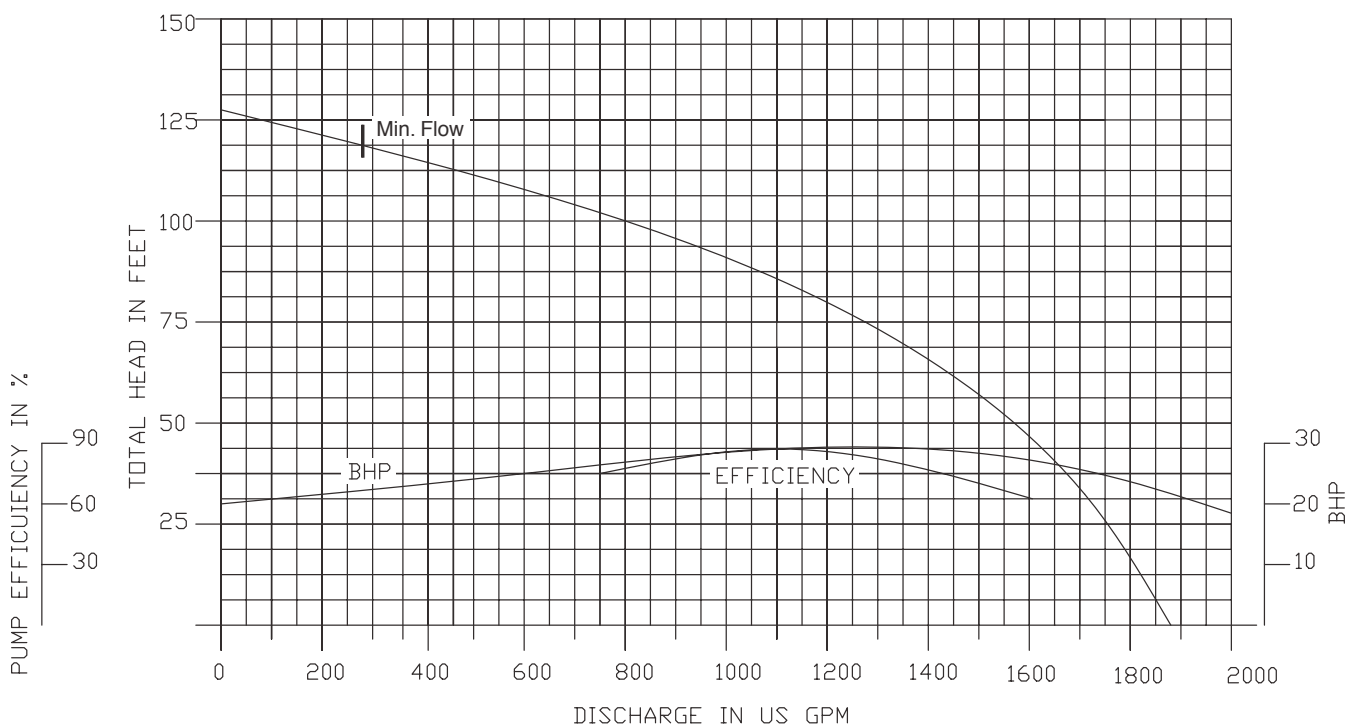

Performance Curves

150DWPM658 (58HP)

3400 RPM

6" NPT Discharge

200DWP658 (58HP)

3400 RPM

8" NPT Discharge