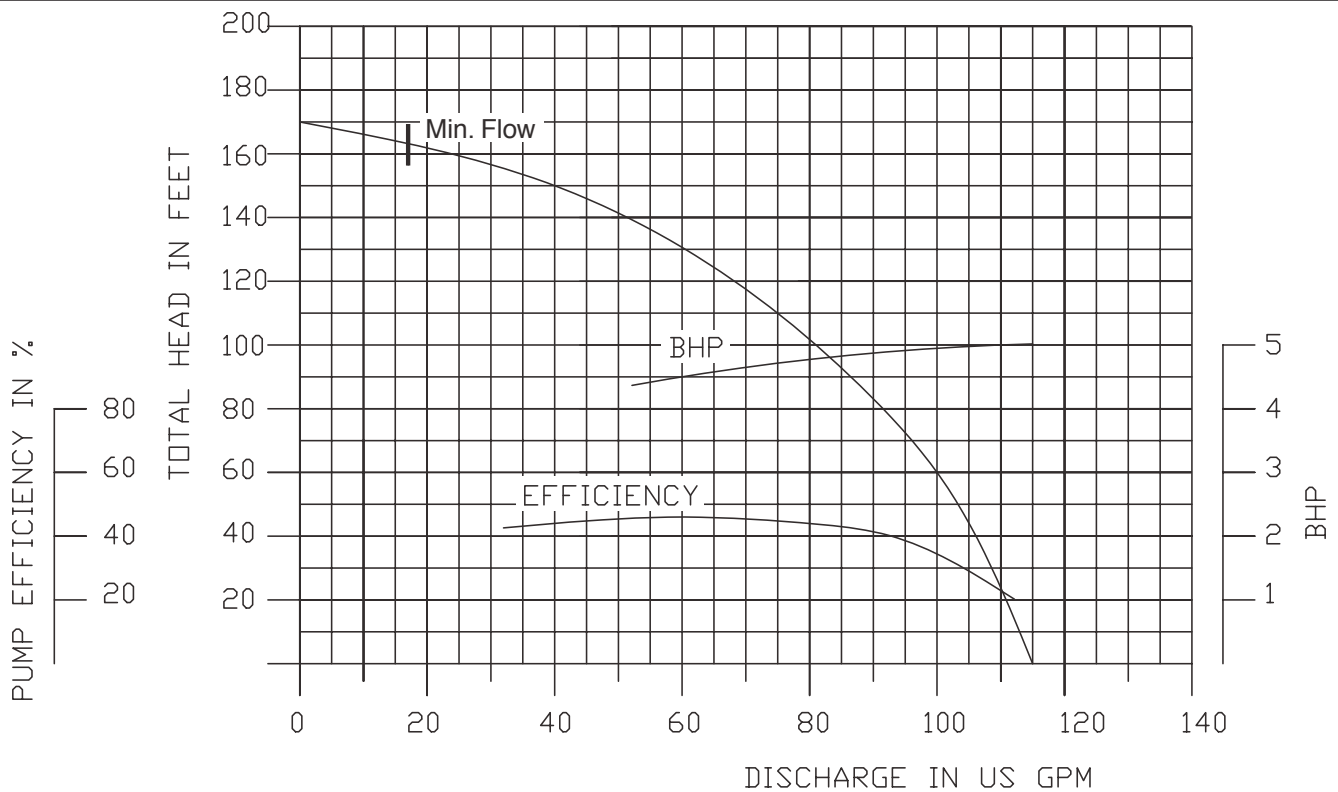

Performance Curves

80DWPM65 (5HP)

3450 RPM

3" NPT Discharge