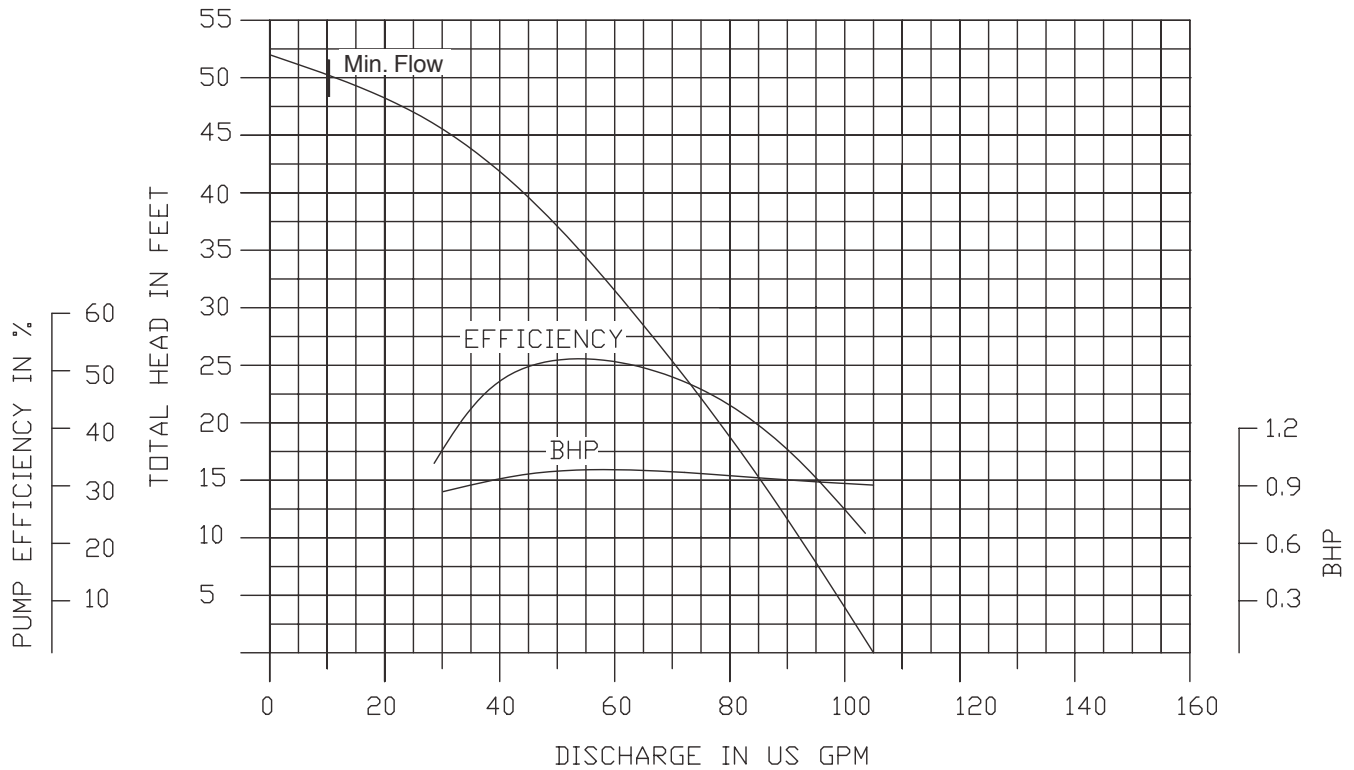

Performance Curves

50DWP61.3 (1.3HP)

3450 RPM

2" NPT Discharge

50DWPM61.5 (1.5HP)

3450RPM

2" NPT Discharge

Performance Curves