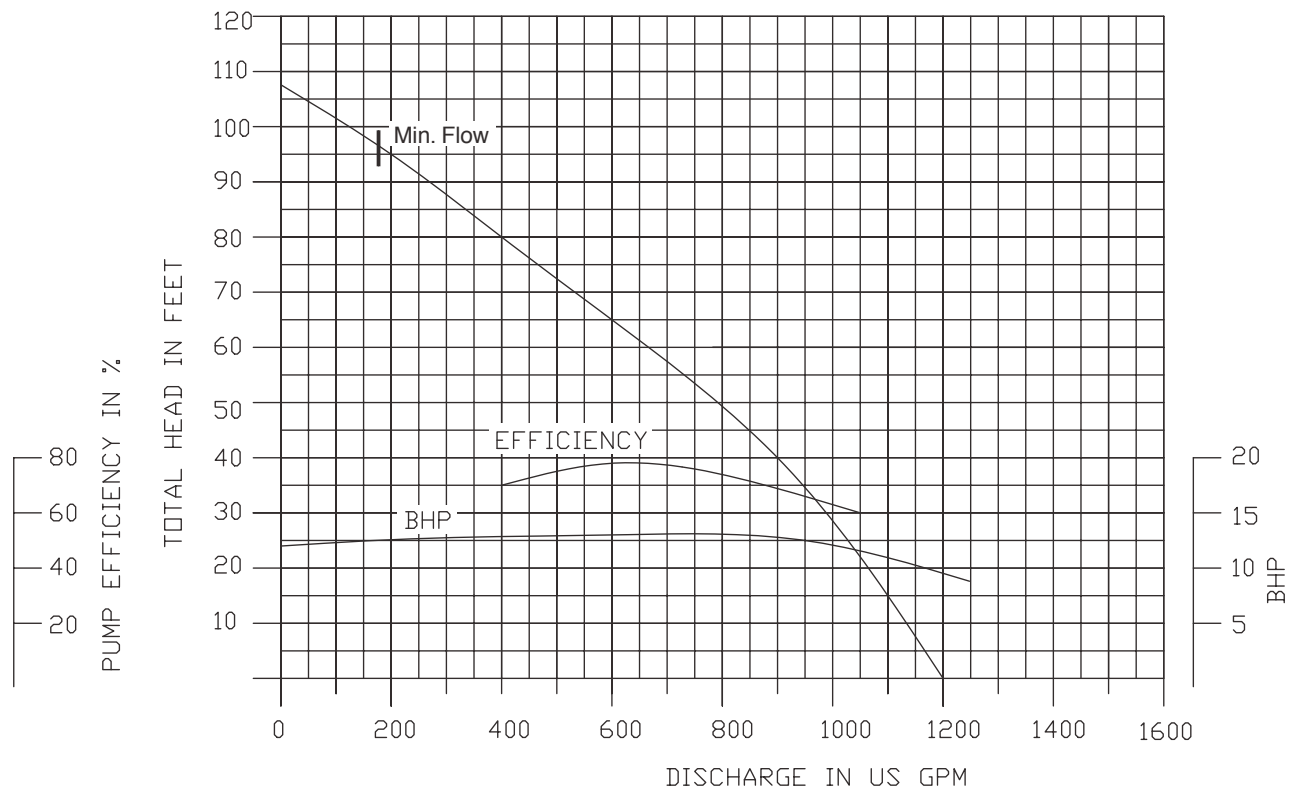

150DWP616 (16HP)

3400 RPM

6" NPT Discharge