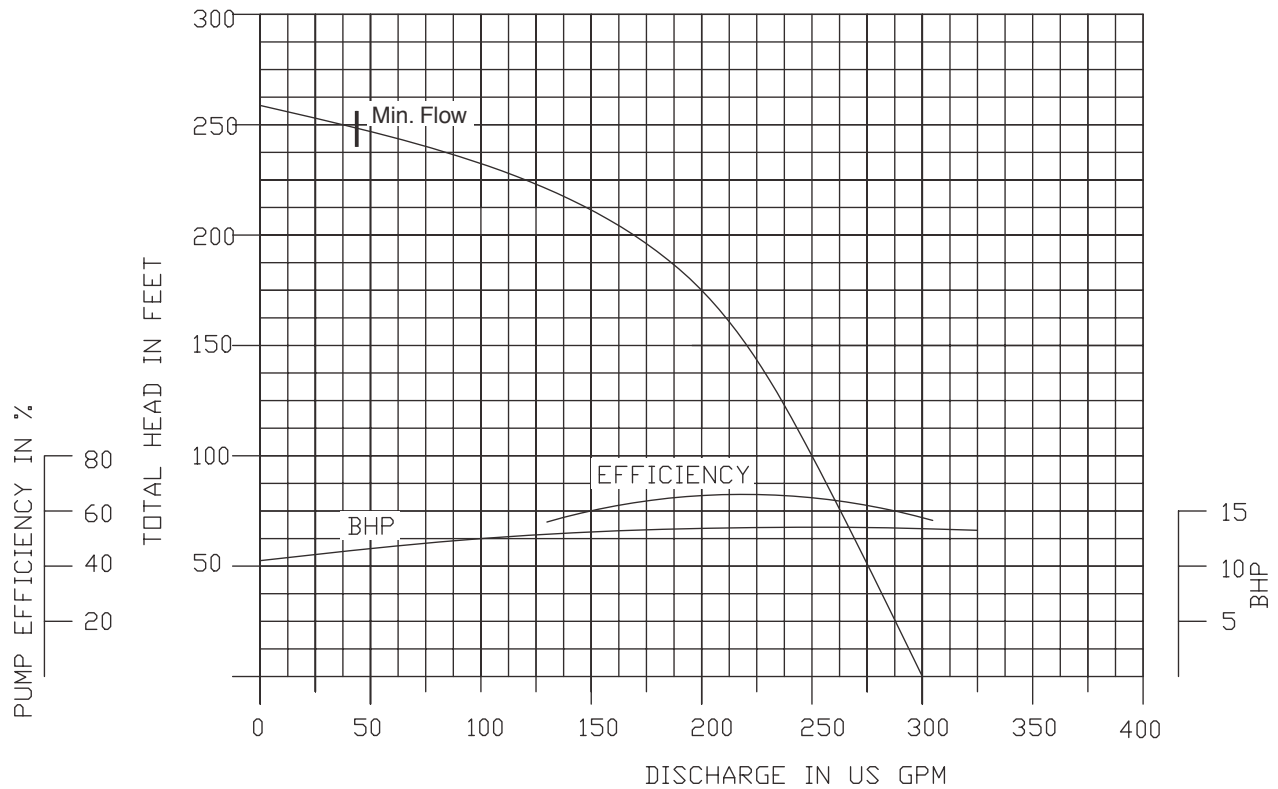

100DWP610 (10HP)

3450 RPM

4" NPT Discharge

Performance Curves

100DWPM616 (16HP)

3400 RPM

4" NPT Discharge

150DWP616 (16HP)