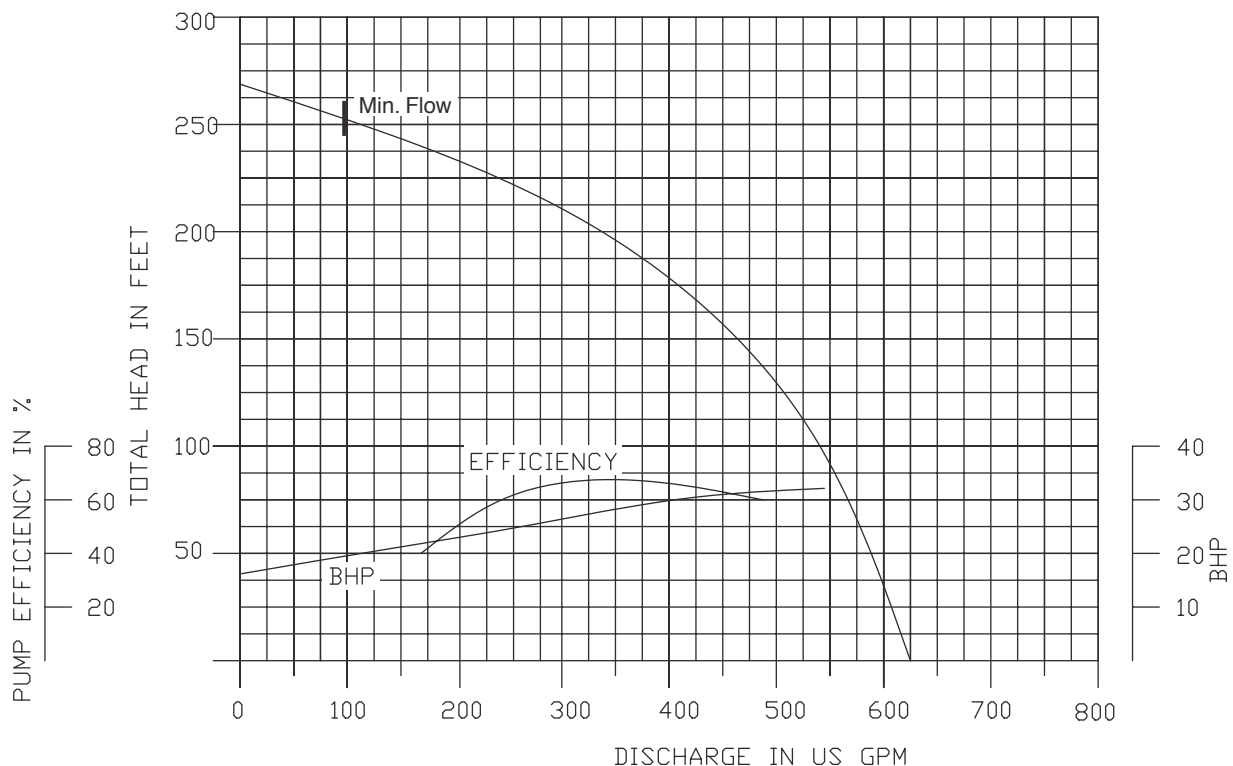

6" NPT Discharge

Performance Curves

150DWPM635 (35HP)

3400 RPM

6" NPT Discharge

200DWP635 (35HP)

3400 RPM

8" NPT Discharge

Performance Curves

150DWPM658 (58HP)

3400 RPM

6" NPT Discharge

200DWP658 (58HP)

3400 RPM

8" NPT Discharge