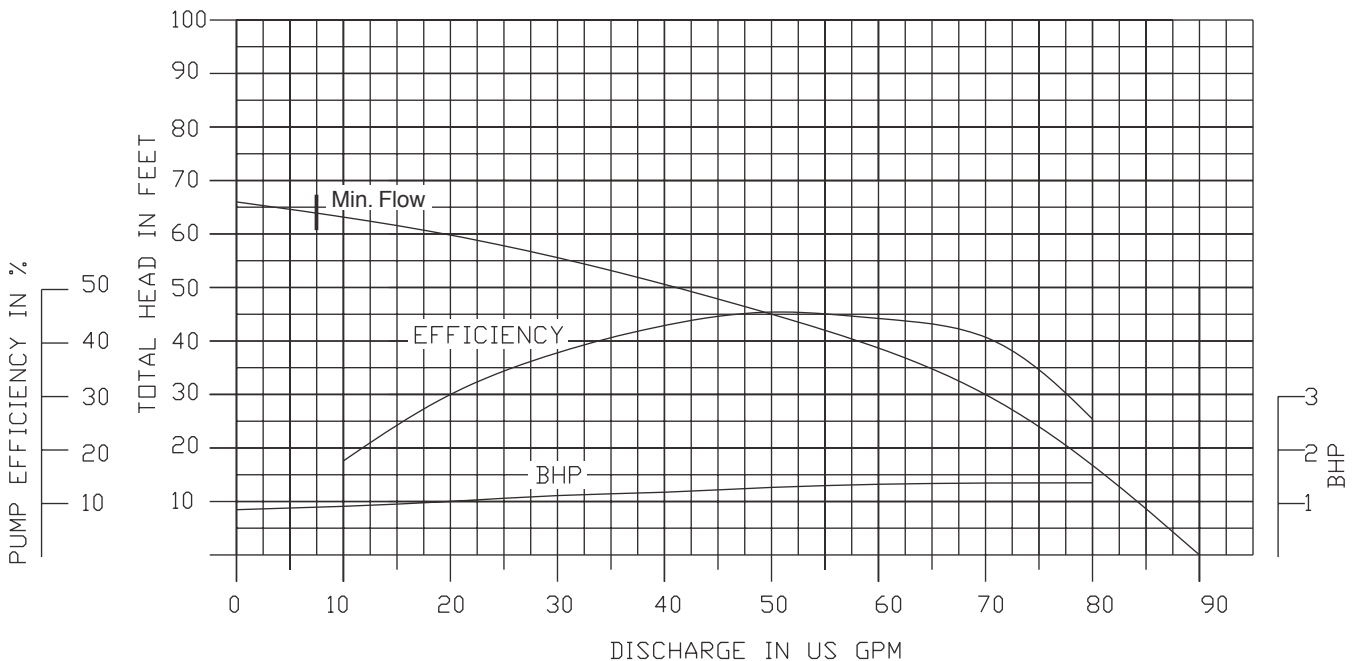

Performance Curves

50DWP61.3 (1.3HP)

3450 RPM

2" NPT Discharge

50DWPM61.5 (1.5HP)

3450RPM

2" NPT Discharge

Performance Curves