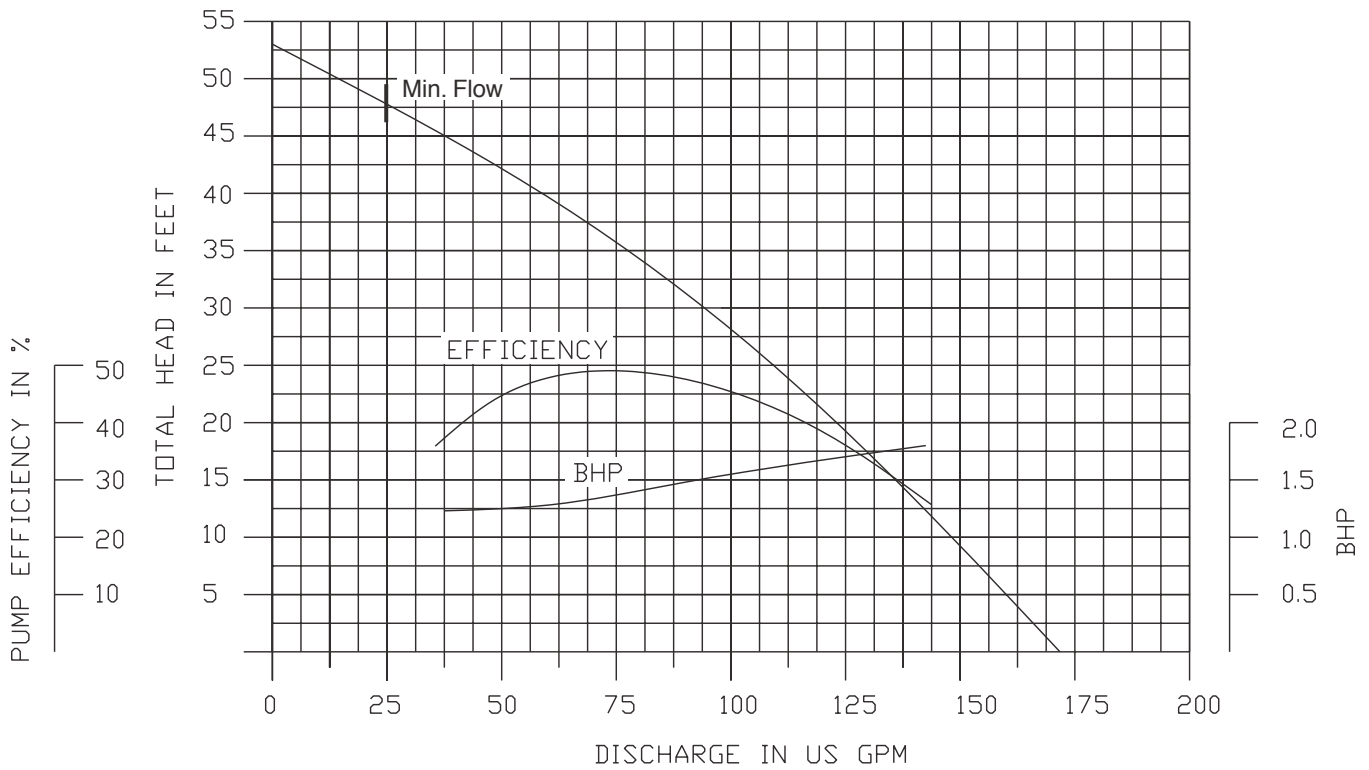

Performance Curves

50DWP61.3 (1.3HP)

3450 RPM

2" NPT Discharge

50DWPM61.5 (1.5HP)

3450RPM

2" NPT Discharge

Performance Curves

50DWP62 (2HP)

3450 RPM

2" NPT Discharge

50DWPM62 (2HP)

3450RPM

2" NPT Discharge

Performance Curves

80DWP63 (3HP)