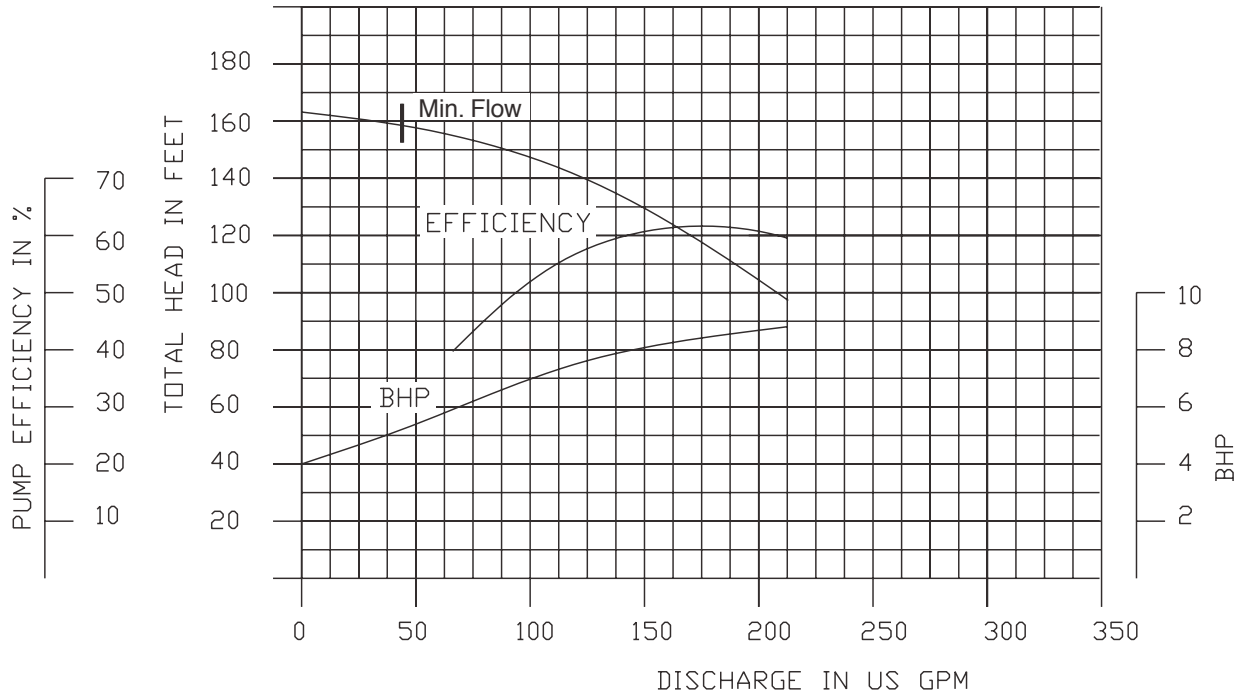

3" NPT Discharge

100DWP67.5 (7.5HP)

3450RPM

4" NPT Discharge

Performance Curves

80DWPM610 (10HP)

3450 RPM

3" NPT Discharge