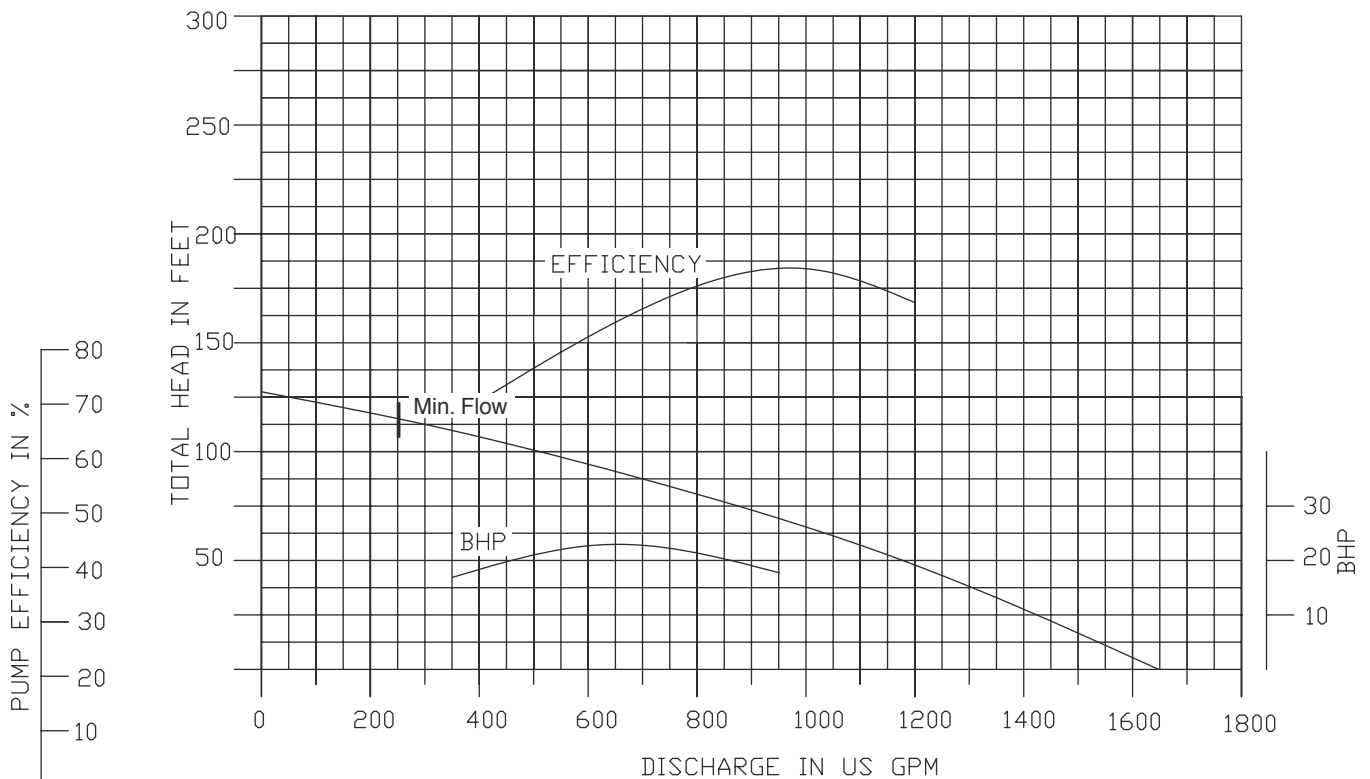

150DWP625 (25HP)

3400 RPM

6" NPT Discharge