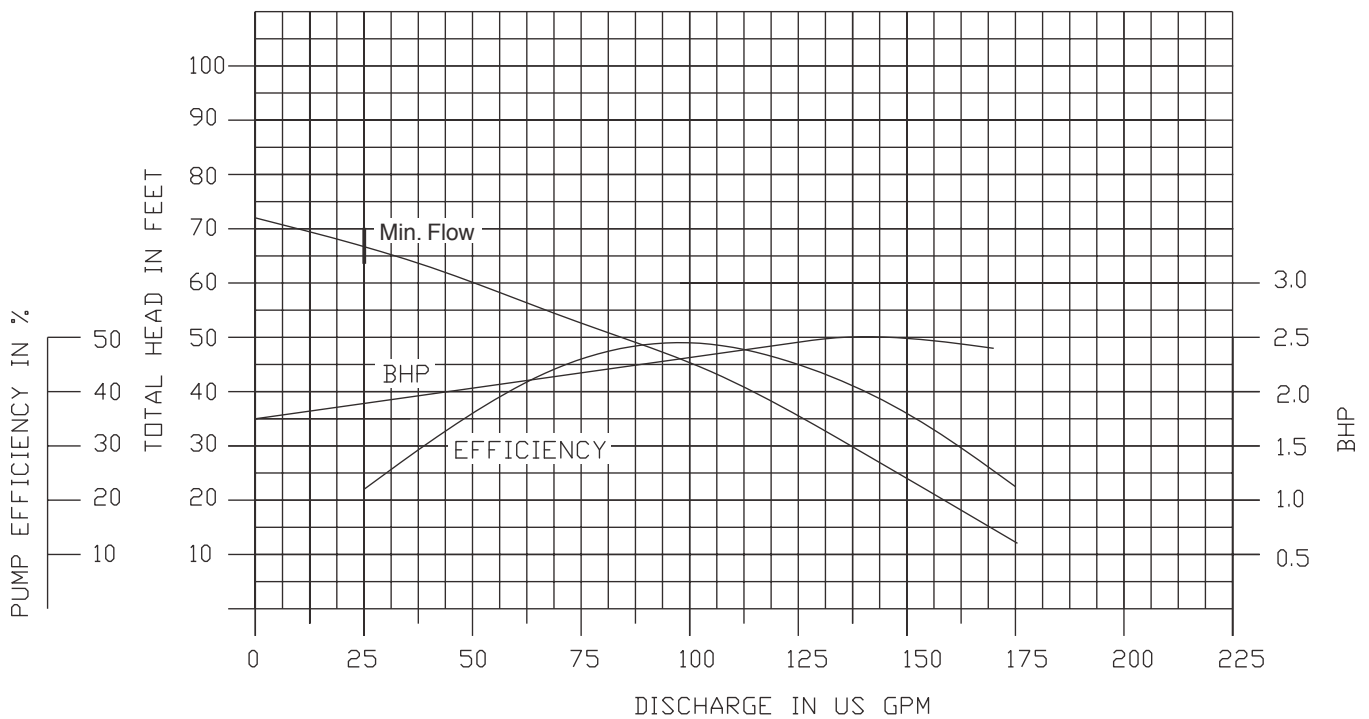

50DWP62 (2HP)

3450 RPM

2" NPT Discharge

50DWPM62 (2HP)

3450RPM

2" NPT Discharge

Performance Curves

80DWP63 (3HP)