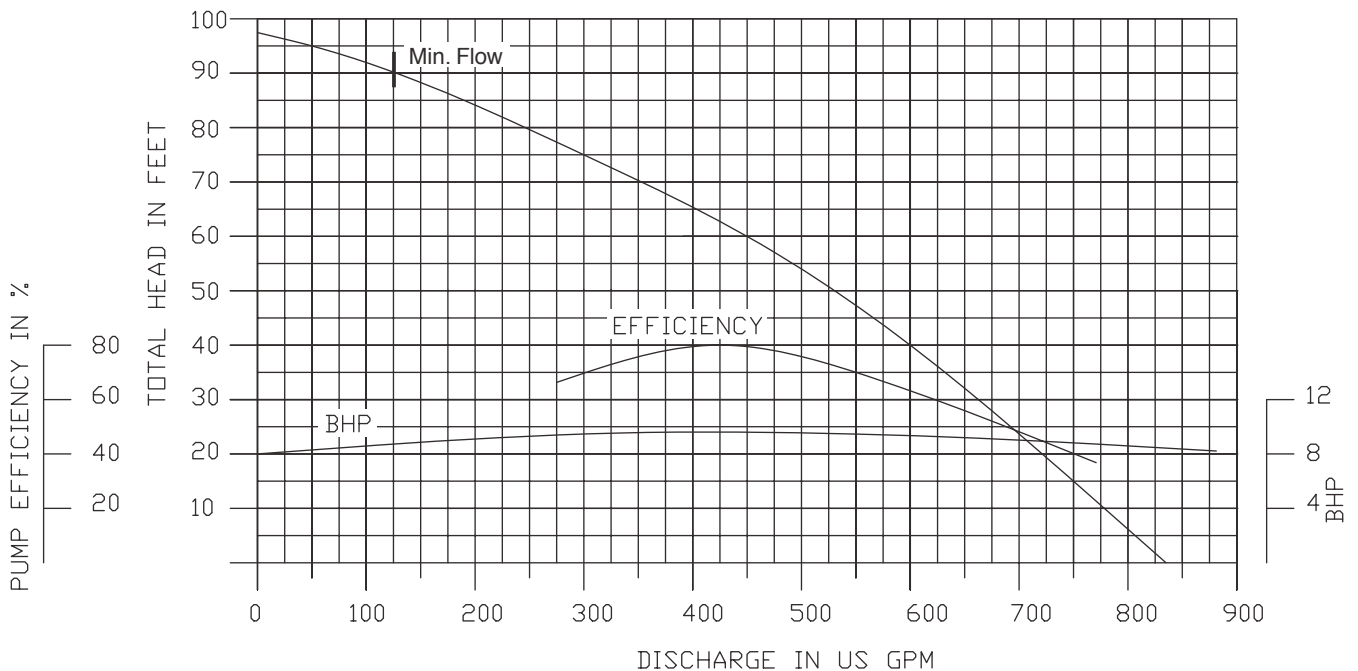

100DWP610 (10HP)

3450 RPM

4" NPT Discharge