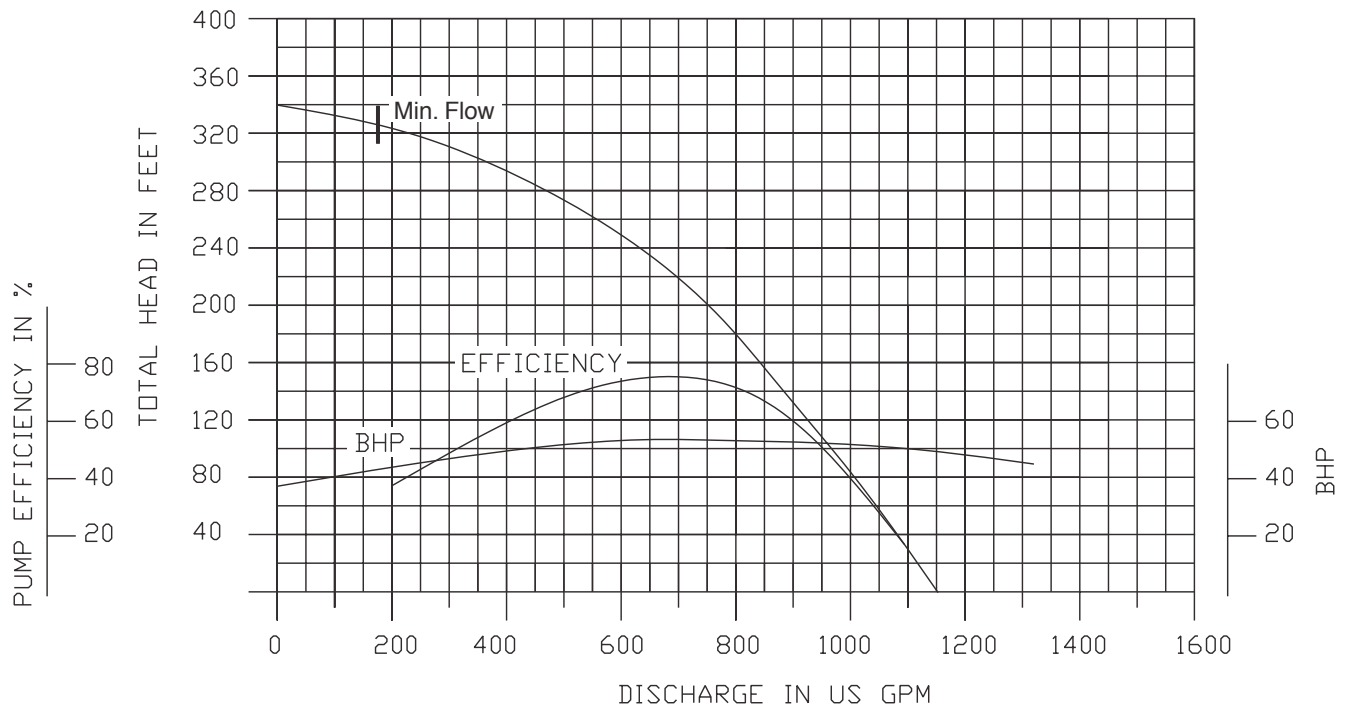

Performance Curves

150DWPM658 (58HP)

3400 RPM

6" NPT Discharge

200DWP658 (58HP)

3400 RPM

8" NPT Discharge