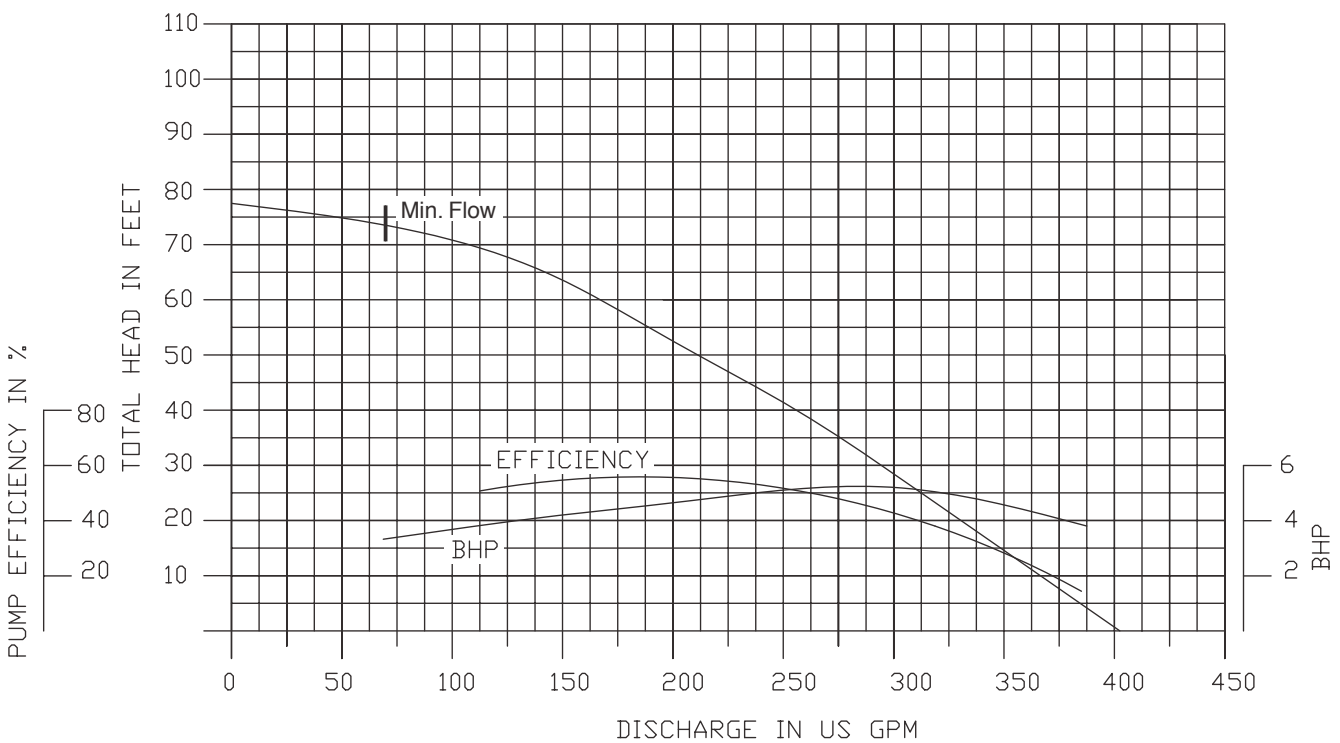

3450 RPM

3" NPT Discharge

80DWP65 (5HP)

3450 RPM

3" NPT Discharge

Performance Curves

80DWPM65 (5HP)

3450 RPM