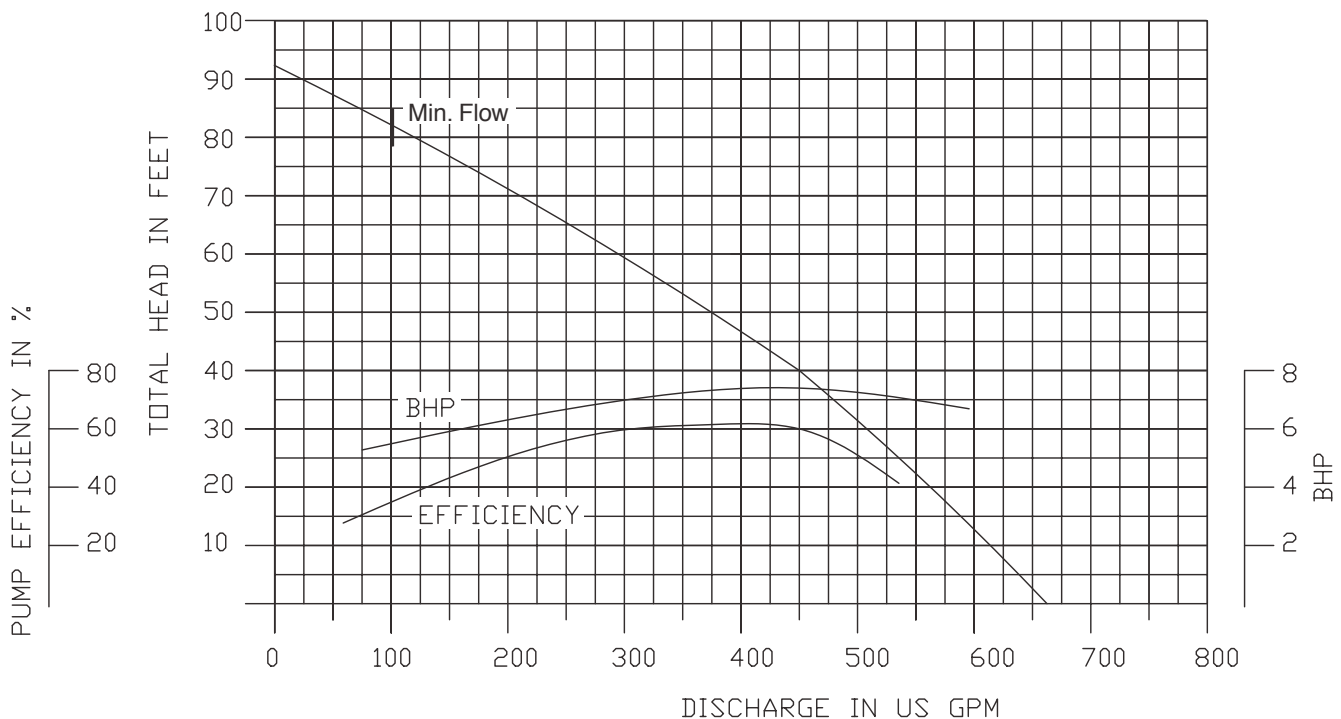

100DWP67.5 (7.5HP)

3450RPM

4" NPT Discharge