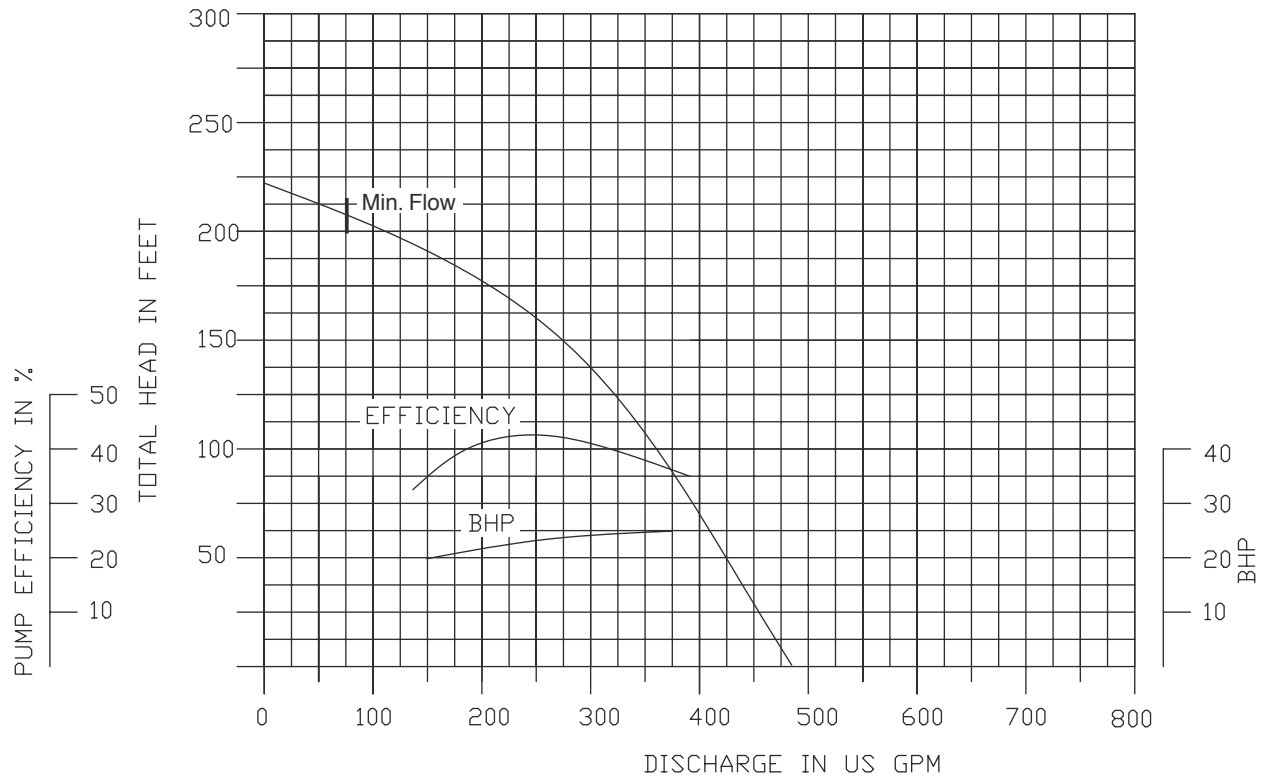

3400 RPM

6" NPT Discharge

Performance Curves

100DWPM625 (25HP)

3400 RPM

4" NPT Discharge

150DWP625 (25HP)

3400 RPM