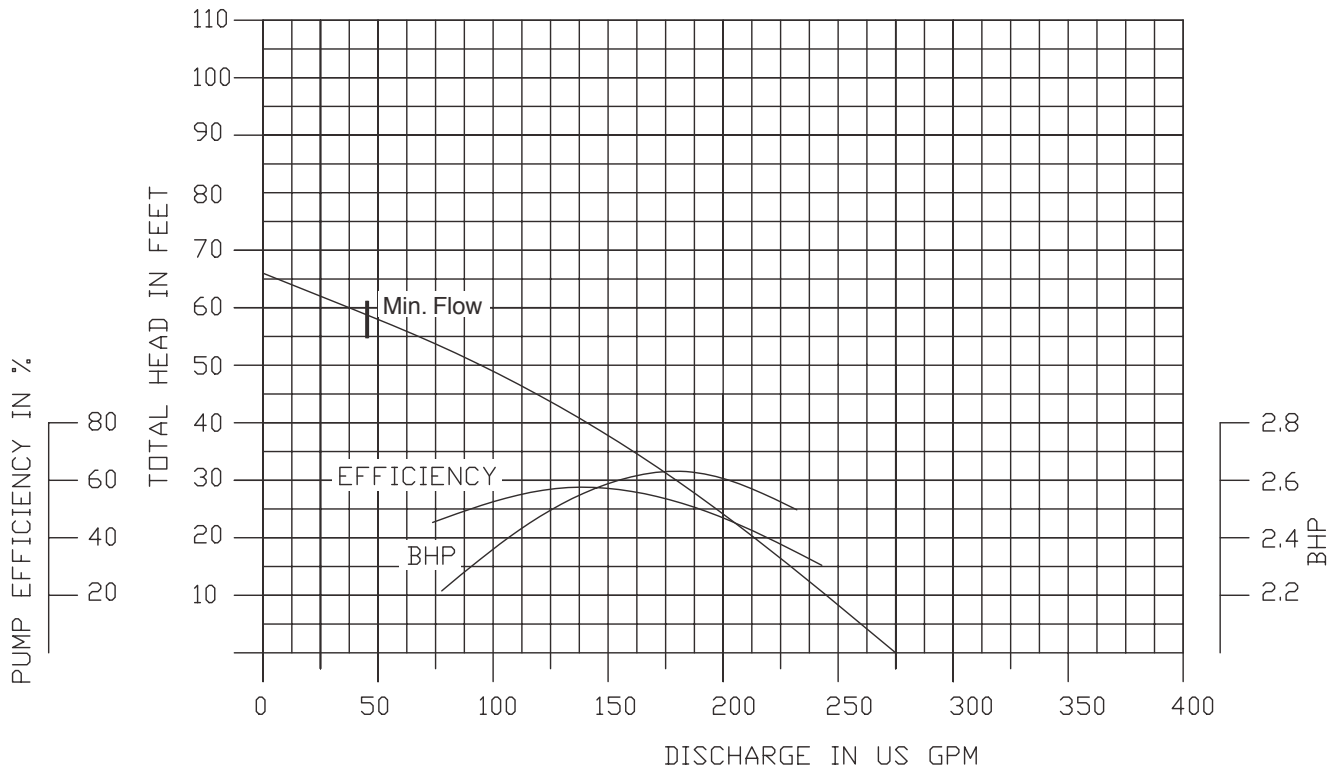

Performance Curves

80DWP63 (3HP)

3450 RPM

3" NPT Discharge